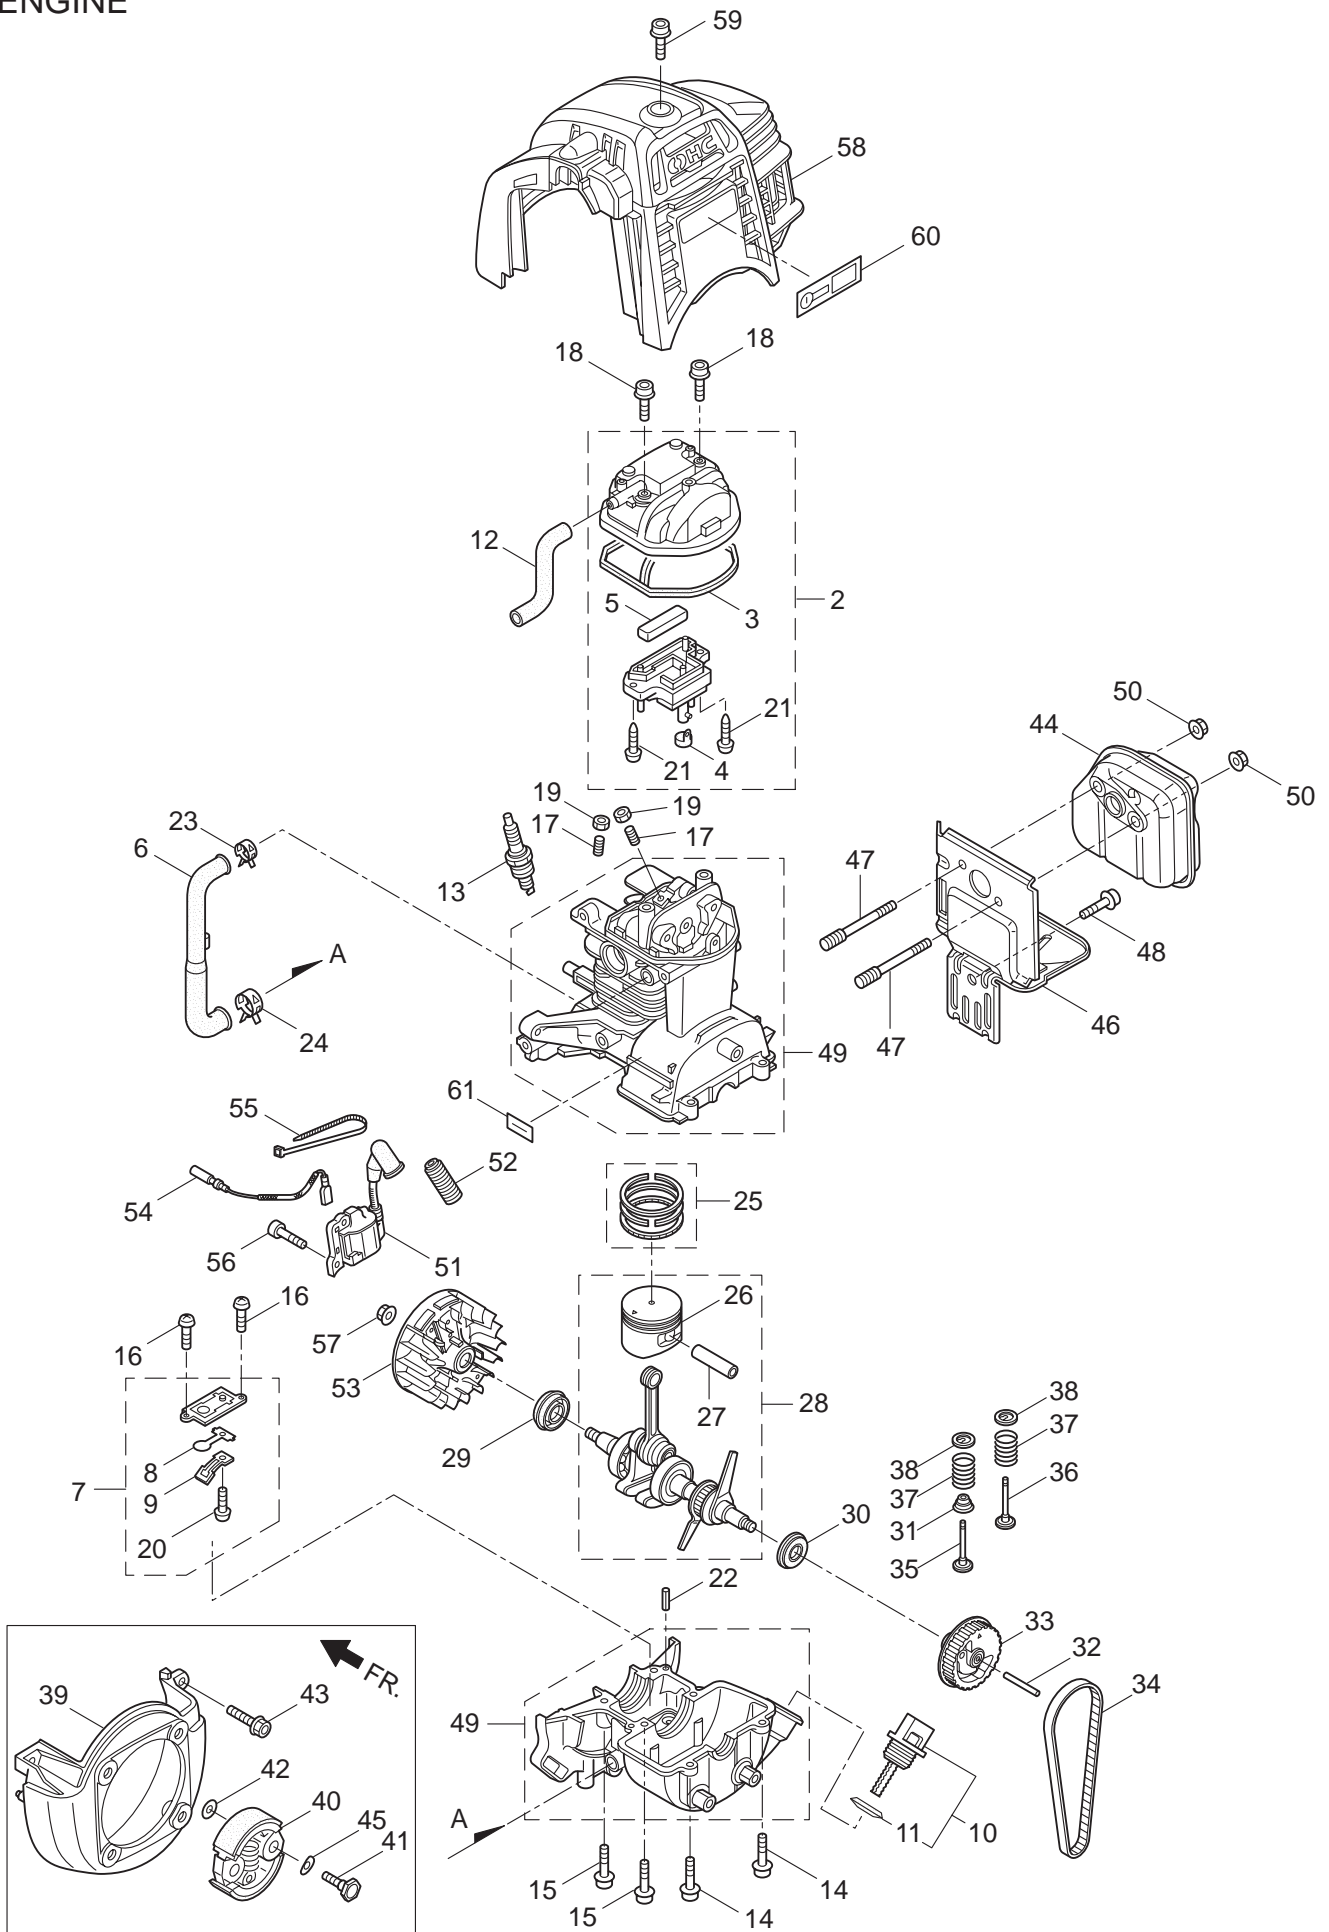

4. MS072H
ENGINE

Ref. No.	Part No.	Part Name	Q'ty	Remarks
4-46	640187	Guide,Air Exhaust	1	18515-Z0H-000
4-47	640188	Bolt,Stud,2.5X42	2	90001-Z0H-003
4-48	640189	Bolt,Socket,5X10	1	90011-Z0H-003
4-49	640125	Crankcase Set	1	10100-Z0H-405
4-50	640191	Nut,Self Lock,5MM	2	90136-SM4-901
4-51	640199	Coil Ass'y.,Ignition	1	30500-Z0H-003
4-52	640200	Tube	1	30519-Z0H-000
4-53	640201	Flywheel Comp.	1	31110-Z0H-003
4-54	640202	Cord,Stop Switch	1	32195-Z0H-000
4-55	640203	Tie,Cable	1	32901-Z0H-000
4-56	640204	Bolt,Socket,4X14	2	90012-Z0H-005
4-57	640205	Nut,Flange,7MM	1	90355-427-770
4-58	640206	Cover Comp.,Top	1	19720-Z0H-000ZB
4-59	640207	Bolt,Top Cover	1	90015-Z0H-003
4-60	649289	Label	1	87135-ZE2-020
4-61	649290	Mark, Type	1	87601-Z0H-U70