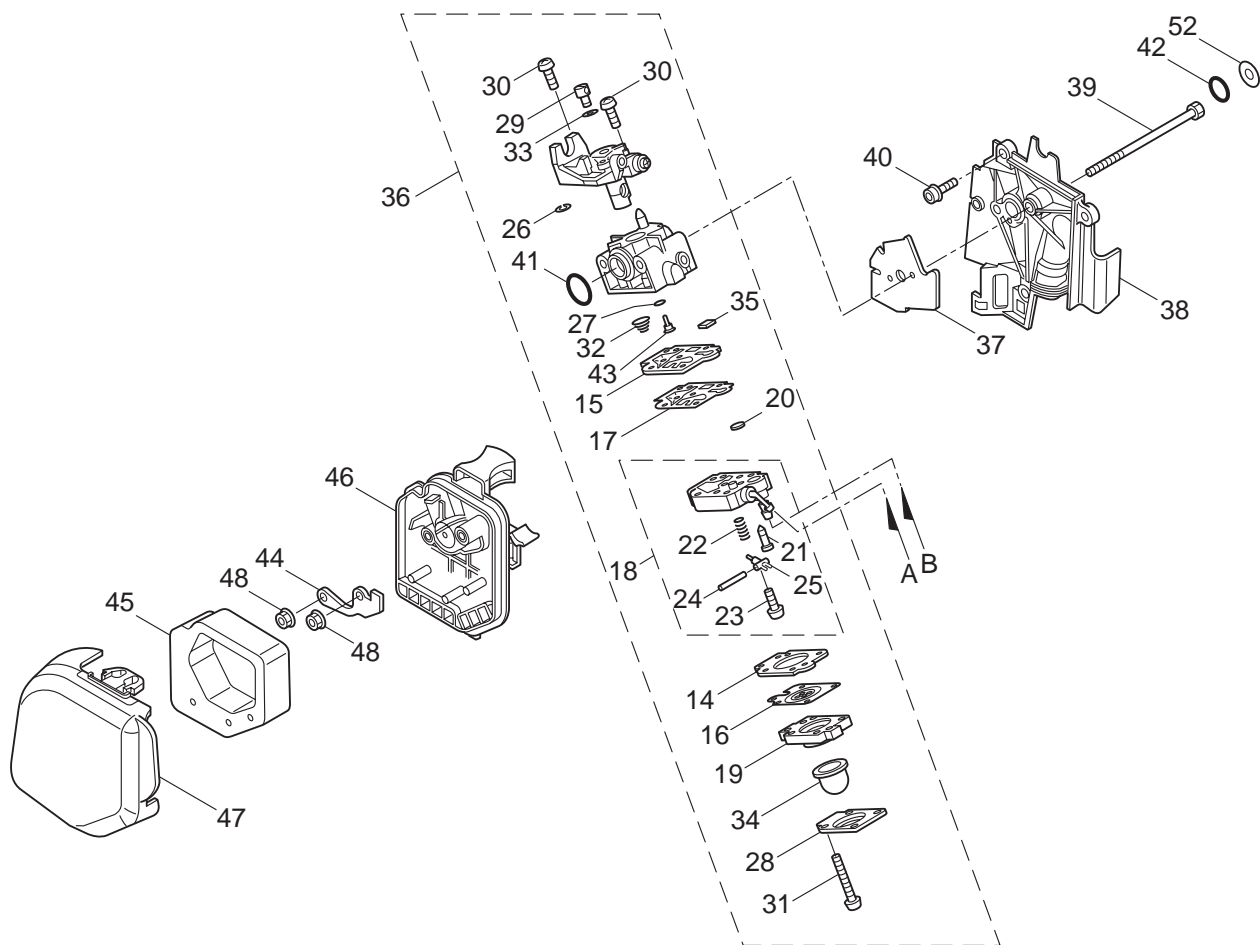

4. MS072H  
ENGINE

Ref. No.	Part No.	Part Name	Q'ty	Remarks
4-46	640187	Guide,Air Exhaust	1	18515-Z0H-000
4-47	640188	Bolt,Stud,2.5X42	2	90001-Z0H-003
4-48	640189	Bolt,Socket,5X10	1	90011-Z0H-003
4-49	640125	Crankcase Set	1	10100-Z0H-405
4-50	640191	Nut,Self Lock,5MM	2	90136-SM4-901
4-51	640199	Coil Ass'y.,Ignition	1	30500-Z0H-003
4-52	640200	Tube	1	30519-Z0H-000
4-53	640201	Flywheel Comp.	1	31110-Z0H-003
4-54	640202	Cord,Stop Switch	1	32195-Z0H-000
4-55	640203	Tie,Cable	1	32901-Z0H-000
4-56	640204	Bolt,Socket,4X14	2	90012-Z0H-005
4-57	640205	Nut,Flange,7MM	1	90355-427-770
4-58	640206	Cover Comp.,Top	1	19720-Z0H-000ZB
4-59	640207	Bolt,Top Cover	1	90015-Z0H-003
4-60	649289	Label	1	87135-ZE2-020
4-61	649290	Mark, Type	1	87601-Z0H-U70

5. MS072H  
 CARBURETOR, FUEL TANK

Ref. No.	Part No.	Part Name	Q'ty	Remarks
5-46	640183	Case Comp.,Air Cleaner	1	17220-Z0H-000
5-47	640184	Cover,Air Cleaner	1	17231-Z0H-000
5-48	626244	Nut,Flange	2	5mm 94050-05000
5-49	626784	Grommet,Fuel Tube	1	17504-ZM3-003
5-50	640192	Tank,Fuel	1	17511-Z0H-003
5-51	640193	Rubber,Tank Mounting	3	17533-Z0H-000
5-52	643087	Washer	2	90401-Z0H-000
5-53	640195	Cap Ass'y.,Fuel Tank	1	17620-ZM3-043
5-54	626790	Filter,Fuel	1	17672-ZM3-003
5-55	640196	Tube,Fuel Tank	1	17701-Z0H-003
5-56	640197	Tube,Fuel Return	1	17702-Z0H-003
5-57	626793	Clip,Tube	2	91401-ZM3-003
5-58	640209	Mark,Emblem	1	87521-Z0H-000