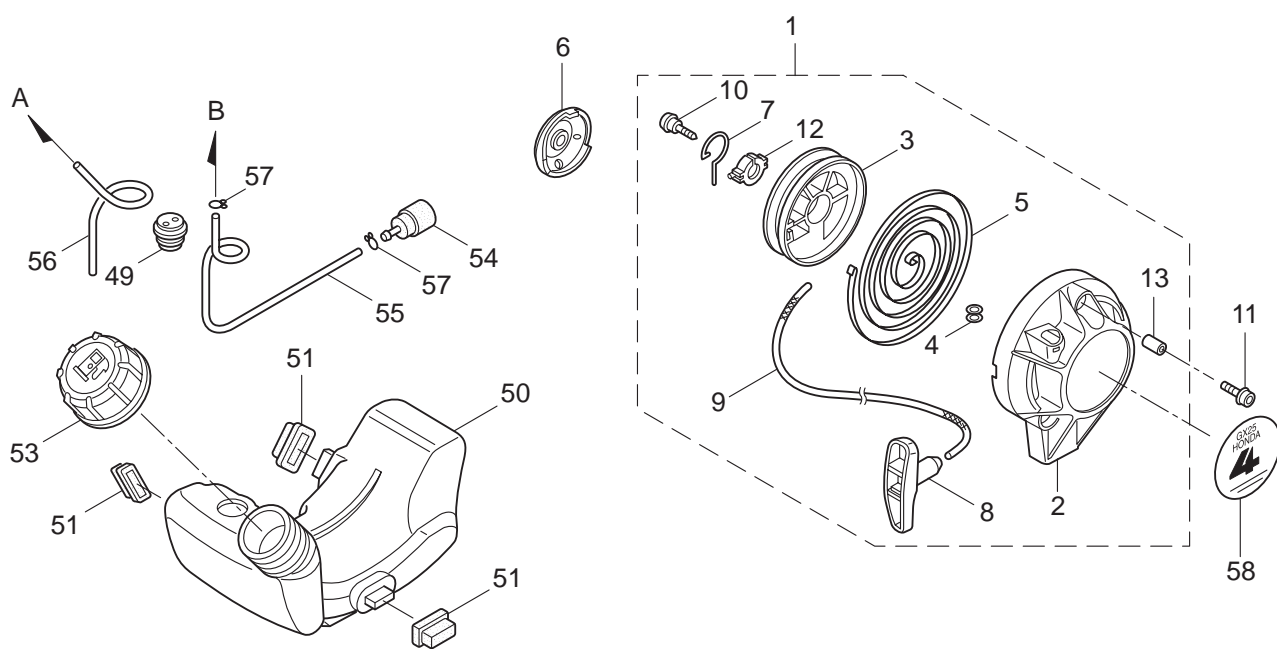

4. MS072H  
ENGINE

Ref. No.	Part No.	Part Name	Q'ty	Remarks
4-46	640187	Guide,Air Exhaust	1	18515-Z0H-000
4-47	640188	Bolt,Stud,2.5X42	2	90001-Z0H-003
4-48	640189	Bolt,Socket,5X10	1	90011-Z0H-003
4-49	640125	Crankcase Set	1	10100-Z0H-405
4-50	640191	Nut,Self Lock,5MM	2	90136-SM4-901
4-51	640199	Coil Ass'y.,Ignition	1	30500-Z0H-003
4-52	640200	Tube	1	30519-Z0H-000
4-53	640201	Flywheel Comp.	1	31110-Z0H-003
4-54	640202	Cord,Stop Switch	1	32195-Z0H-000
4-55	640203	Tie,Cable	1	32901-Z0H-000
4-56	640204	Bolt,Socket,4X14	2	90012-Z0H-005
4-57	640205	Nut,Flange,7MM	1	90355-427-770
4-58	640206	Cover Comp.,Top	1	19720-Z0H-000ZB
4-59	640207	Bolt,Top Cover	1	90015-Z0H-003
4-60	649289	Label	1	87135-ZE2-020
4-61	649290	Mark, Type	1	87601-Z0H-U70

5. MS072H  
 CARBURETOR, FUEL TANK

Ref. No.	Part No.	Part Name	Q'ty	Remarks
5-46	640183	Case Comp.,Air Cleaner	1	17220-Z0H-000
5-47	640184	Cover,Air Cleaner	1	17231-Z0H-000
5-48	626244	Nut,Flange	2	5mm 94050-05000
5-49	626784	Grommet,Fuel Tube	1	17504-ZM3-003
5-50	640192	Tank,Fuel	1	17511-Z0H-003
5-51	640193	Rubber,Tank Mounting	3	17533-Z0H-000
5-52	643087	Washer	2	90401-Z0H-000
5-53	640195	Cap Ass'y.,Fuel Tank	1	17620-ZM3-043
5-54	626790	Filter,Fuel	1	17672-ZM3-003
5-55	640196	Tube,Fuel Tank	1	17701-Z0H-003
5-56	640197	Tube,Fuel Return	1	17702-Z0H-003
5-57	626793	Clip,Tube	2	91401-ZM3-003
5-58	640209	Mark,Emblem	1	87521-Z0H-000